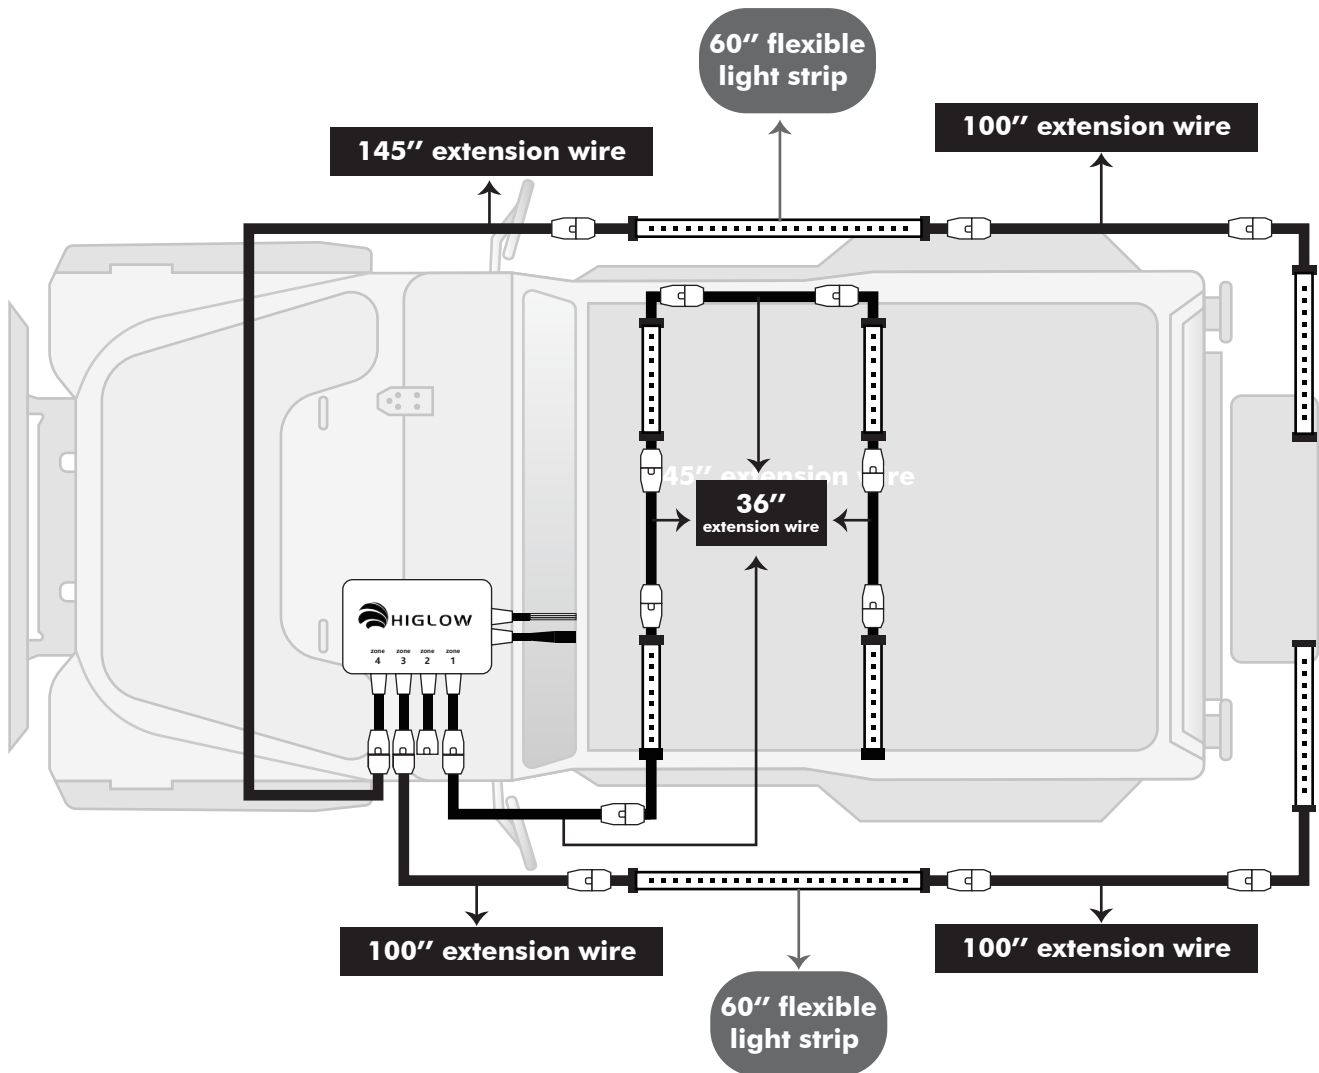

WHEEL RING + INTERIOR AMBIENT LIGHT KIT

What's Included

Wheel ring light X 4	36'' extension wire X 4	145'' extension wire X 1
12'' flexible light strip X 4	100'' extension wire X 3	Higlow 4 zones controller X 1

Installation diagram

HEADLIGHT(Q1\K1\HALO RING) + AMBIENT LIGHT KIT

What's Included

Headlight X 2	60" flexible light strip X 2	100" extension wire X 4
12" flexible light strip X 4	36" extension wire X 4	Y connector X 1
20" flexible light strip X 2	145" extension wire X 2	Higlow 4 zones controller X 1

Installation diagram

EXTERIOR + INTERIOR AMBIENT LIGHT KIT

What's Included

12" flexible light strip X 4	36" extension wire X 4	Higlow 4 zones controller X 1
20" flexible light strip X 2	100" extension wire X 3	
60" flexible light strip X 2	145" extension wire X 1	

Installation diagram

HEADLIGHT(Q1\K1\HALO RING) + AMBIENT LIGHT+ WHEEL RING LIGHT KIT

What's Included

Headlight X 2	20" flexible light strip X 2	100" extension wire X 4
Wheel ring light X 4	36" extension wire X 4	Y connector X 1
12" flexible light strip X 4	145" extension wire X 2	Higlow 4 zones controller X 1