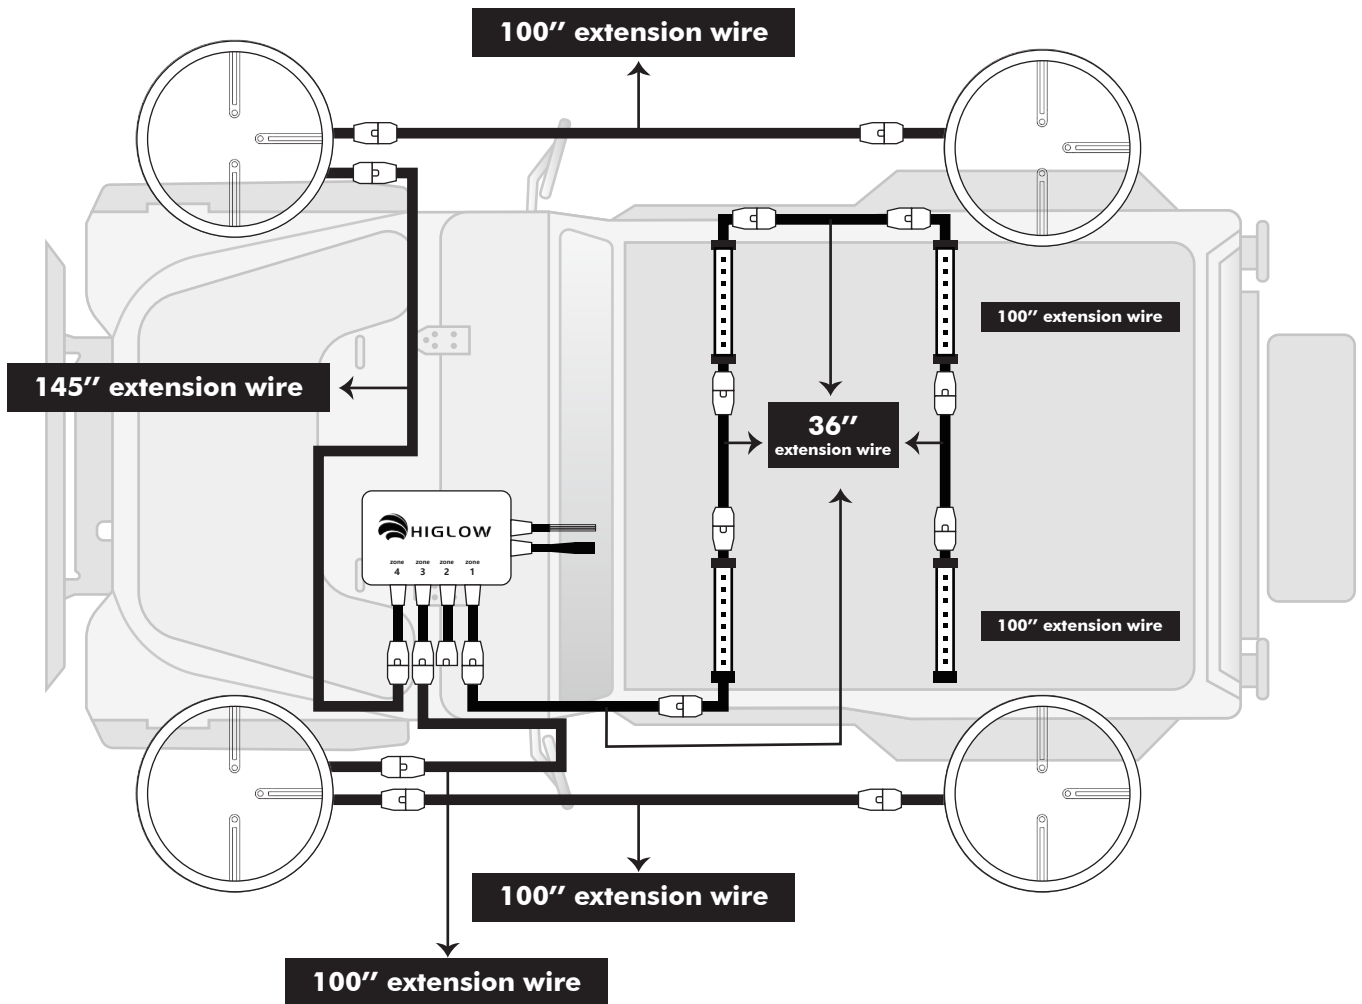

WHEEL RING + INTERIOR AMBIENT LIGHT KIT

What's Included

Wheel ring light X 4	36'' extension wire X 4	145'' extension wire X 1
12'' flexible light strip X 4	100'' extension wire X 3	Higlow 4 zones controller X 1

Installation diagram

HEADLIGHT(Q1\K1\HALO RING) + WHEEL RING LIGHT KIT

What's Included

Headlight X 2

100'' extension wire X 4

Higlow 4 zones controller X 1

Wheel ring light X 4

145'' extension wire X 2

Installation diagram

HEADLIGHT(Q1\K1\HALO RING) + AMBIENT LIGHT KIT

What's Included

Headlight X 2	60" flexible light strip X 2	100" extension wire X 4
12" flexible light strip X 4	36" extension wire X 4	Y connector X 1
20" flexible light strip X 2	145" extension wire X 2	Higlow 4 zones controller X 1

Installation diagram

EXTERIOR + INTERIOR AMBIENT LIGHT KIT

What's Included

12" flexible light strip X 4	36" extension wire X 4	Higlow 4 zones controller X 1
20" flexible light strip X 2	100" extension wire X 3	
60" flexible light strip X 2	145" extension wire X 1	