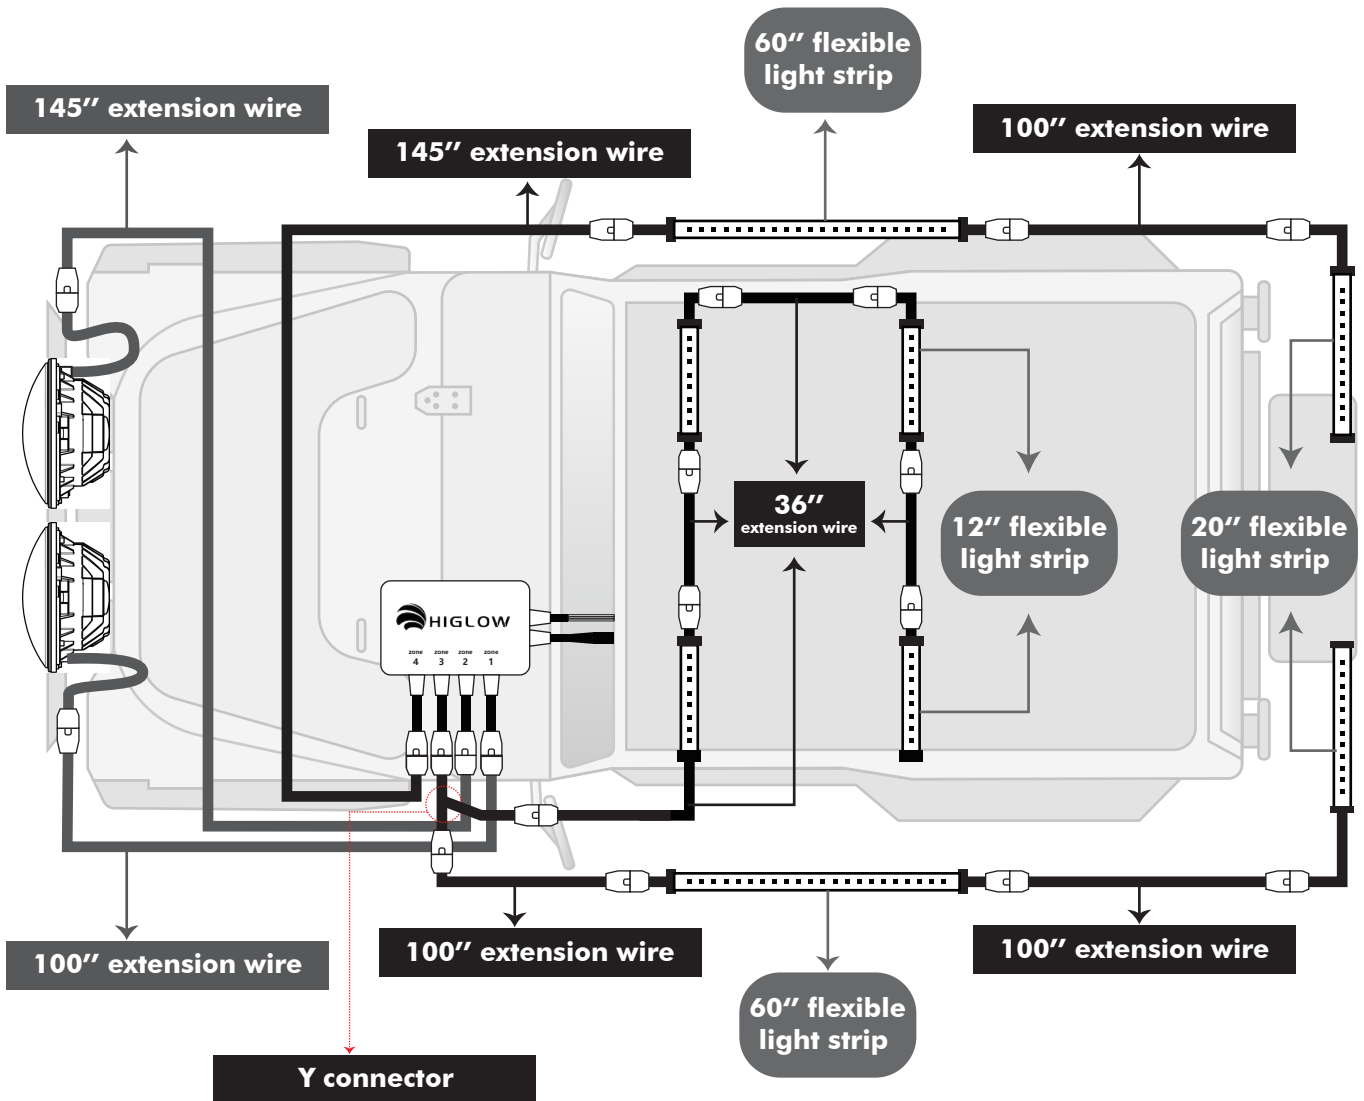

WHEEL RING + INTERIOR AMBIENT LIGHT KIT

What's Included

Wheel ring light X 4	36'' extension wire X 4	145'' extension wire X 1
12'' flexible light strip X 4	100'' extension wire X 3	Higlow 4 zones controller X 1

Installation diagram

HEADLIGHT(Q1\K1\HALO RING) + WHEEL RING LIGHT KIT

What's Included

Headlight X 2

100'' extension wire X 4

Higlow 4 zones controller X 1

Wheel ring light X 4

145'' extension wire X 2

Installation diagram

HEADLIGHT(Q1\K1\HALO RING) + AMBIENT LIGHT KIT

What's Included

Headlight X 2	60" flexible light strip X 2	100" extension wire X 4
12" flexible light strip X 4	36" extension wire X 4	Y connector X 1
20" flexible light strip X 2	145" extension wire X 2	Higlow 4 zones controller X 1

Installation diagram

EXTERIOR + INTERIOR AMBIENT LIGHT KIT

What's Included

12" flexible light strip X 4	36" extension wire X 4	Higlow 4 zones controller X 1
20" flexible light strip X 2	100" extension wire X 3	
60" flexible light strip X 2	145" extension wire X 1	