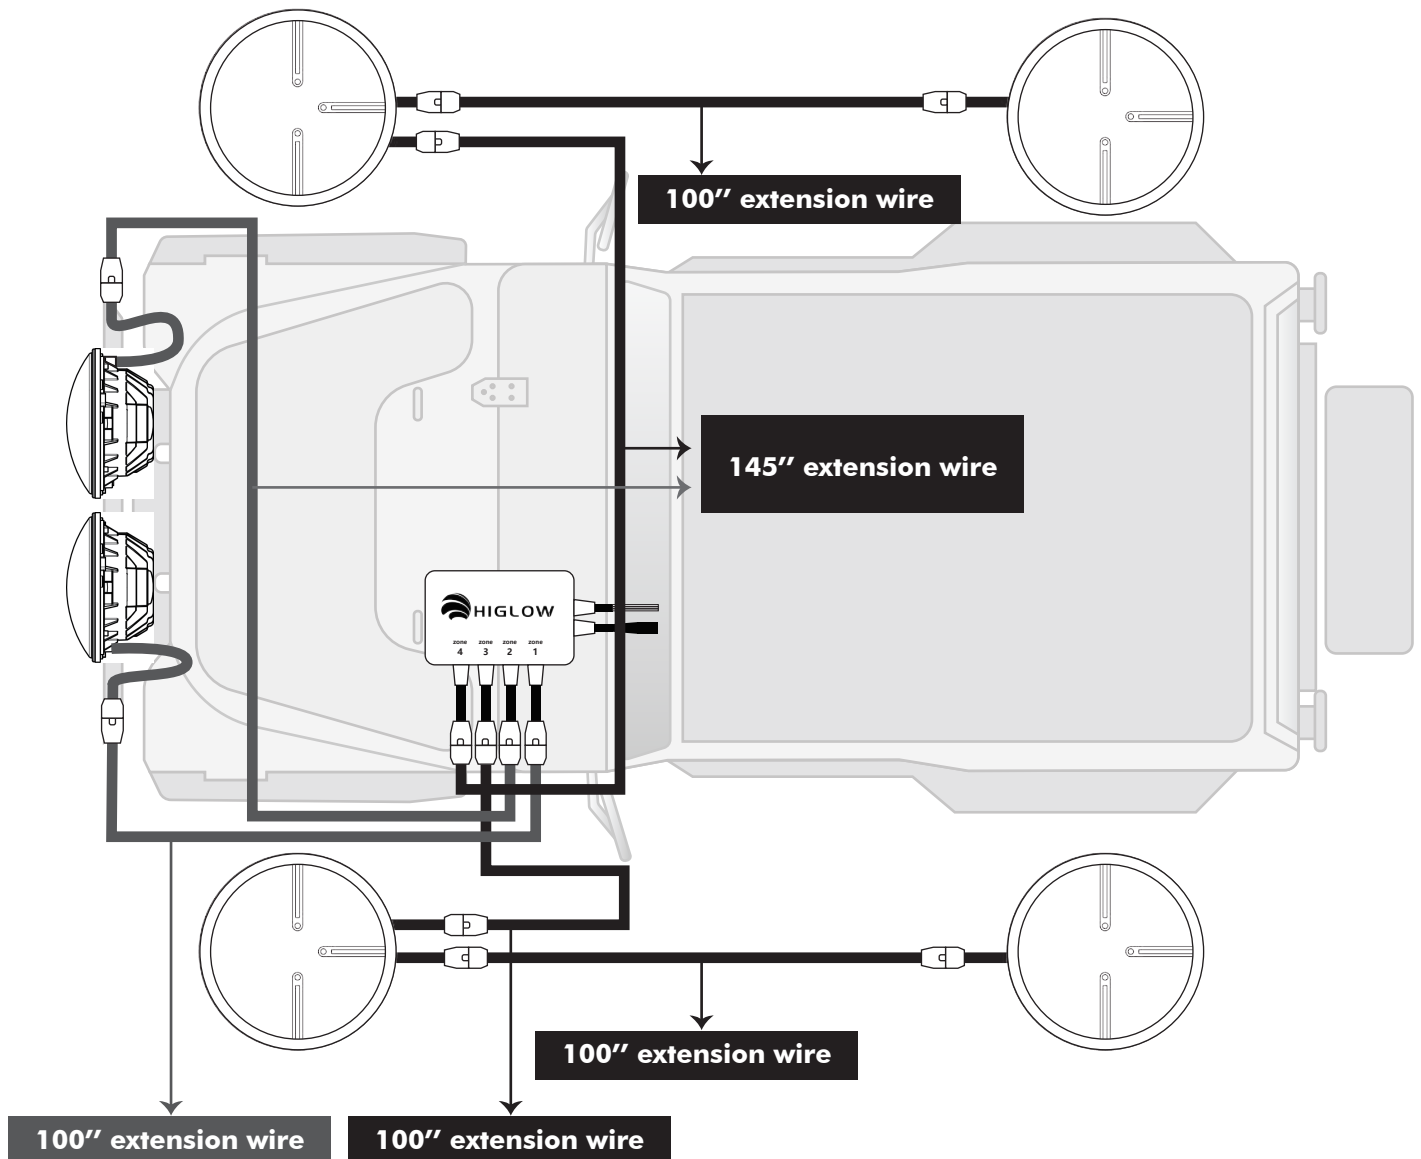

WHEEL RING + INTERIOR AMBIENT LIGHT KIT

What's Included

Wheel ring light X 4	36'' extension wire X 4	145'' extension wire X 1
12'' flexible light strip X 4	100'' extension wire X 3	Higlow 4 zones controller X 1

Installation diagram

HEADLIGHT(Q1\K1\HALO RING) + WHEEL RING LIGHT KIT

What's Included

Headlight X 2

100'' extension wire X 4

Higlow 4 zones controller X 1

Wheel ring light X 4

145'' extension wire X 2

Installation diagram

HEADLIGHT(Q1\K1\HALO RING) + AMBIENT LIGHT KIT

What's Included

Headlight X 2	60" flexible light strip X 2	100" extension wire X 4
12" flexible light strip X 4	36" extension wire X 4	Y connector X 1
20" flexible light strip X 2	145" extension wire X 2	Higlow 4 zones controller X 1

Installation diagram

EXTERIOR + INTERIOR AMBIENT LIGHT KIT

What's Included

12" flexible light strip X 4	36" extension wire X 4	Higlow 4 zones controller X 1
20" flexible light strip X 2	100" extension wire X 3	
60" flexible light strip X 2	145" extension wire X 1	